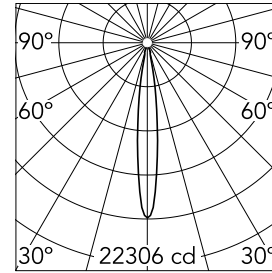

Optical

Lighting type	Direct
LED type	LED array
Light distribution	Symmetric
Optical type	Spot
Beam angle (°)	13
Beam angle C90-270 (°)	13

Beam Angle:	13°		
h(m)	E(lx)	D(m)	
1	22306	0.23	
2	5576	0.46	
3	2478	0.69	
4	1394	0.92	
5	892	1.15	

Physical

Color	Black	Rotation (°)	355
Orientation	Adjustable		
Recessed depth (mm)	239		
Weight (kg)	1.01		
Tilt (°)	35		

Light Supply Adjustable Trim Dimmable

Light Supply Adjustable spare reflector. Spot
08.8450.00