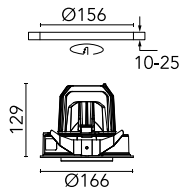

Light Supply Adjustable Trim Dimmable

■ 03.6803.14ADA - Black

Recessed luminaire with LED light source. Remote 220/240V power supply included.

Main specifications

Number of heads	1	Net lumen (lm)	1846
Lamp category	LED	Mountings	Ceiling recessed
Power (W)	30.1W	Environment	Indoor
CCT (K)	4000K		
CRI	90		

Optical

Lighting type	Direct
LED type	LED array
Light distribution	Symmetric
Optical type	Spot
Beam angle (°)	13
Beam angle C90-270 (°)	13

Beam Angle:	13°		
h(m)	E(lx)	D(m)	
1	22306	0.23	
2	5576	0.46	
3	2478	0.69	
4	1394	0.92	
5	892	1.15	

Physical

Color	Black	Rotation (°)	355
Orientation	Adjustable		
Recessed depth (mm)	239		
Weight (kg)	1.01		
Tilt (°)	35		

Light Supply Adjustable Trim Dimmable

Light Supply Adjustable spare reflector. Spot
08.8450.00