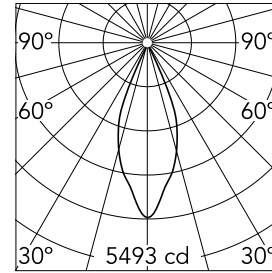

Optical

Lighting type	Direct
LED type	LED array
Light distribution	Symmetric
Optical type	Flood
Beam angle (°)	39
Beam angle C90-270 (°)	39

Beam Angle: 39°		
h(m)	E(lx)	D(m)
1	5493	0.71
2	1373	1.42
3	610	2.14
4	343	2.85
5	220	3.56

Physical

Color	White	Rotation (°)	355
Orientation	Adjustable		
Recessed depth (mm)	239		
Weight (kg)	1.01		
Tilt (°)	35		

Light Supply Adjustable Trim Dimmable

Light Supply Adjustable spare reflector. Spot
08.8450.00