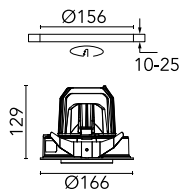

Light Supply Adjustable Trim Dimmable

03.6802.40ADA - White

Recessed luminaire with LED light source. Remote 220/240V power supply included.

Main specifications

Number of heads	1	Net lumen (lm)	1960
Lamp category	LED	Mountings	Ceiling recessed
Power (W)	30.1W	Environment	Indoor
CCT (K)	3000K		
CRI	80		

Optical

Lighting type	Direct
LED type	LED array
Light distribution	Symmetric
Optical type	Flood
Beam angle (°)	39
Beam angle C90-270 (°)	39

Beam Angle: 39°		
h(m)	E(lx)	D(m)
1	5493	0.71
2	1373	1.42
3	610	2.14
4	343	2.85
5	220	3.56

Physical

Color	White	Rotation (°)	355
Orientation	Adjustable		
Recessed depth (mm)	239		
Weight (kg)	1.01		
Tilt (°)	35		

Light Supply Adjustable Trim Dimmable

Light Supply Adjustable spare reflector. Spot
08.8450.00