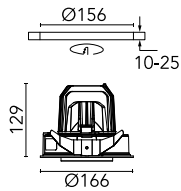

### Main specifications

<b>Number of heads</b>	1	<b>Net lumen (lm)</b>	1777
<b>Lamp category</b>	LED	<b>Mountings</b>	Ceiling recessed
<b>Power (W)</b>	30.1W	<b>Environment</b>	Indoor
<b>CCT (K)</b>	3000K		
<b>CRI</b>	80		

### Physical

<b>Color</b>	Black	<b>Rotation (°)</b>	355
<b>Orientation</b>	Adjustable		
<b>Recessed depth (mm)</b>	239		
<b>Weight (kg)</b>	1.01		
<b>Tilt (°)</b>	35		