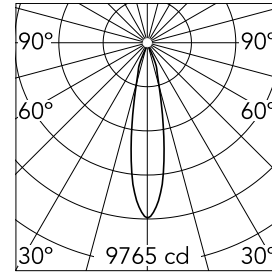

### Main specifications

<b>Number of heads</b>	1	<b>Net lumen (lm)</b>	1777
<b>Lamp category</b>	LED	<b>Mountings</b>	Ceiling recessed
<b>Power (W)</b>	30.1W	<b>Environment</b>	Indoor
<b>CCT (K)</b>	3000K		
<b>CRI</b>	80		

### Optical

<b>Lighting type</b>	Direct
<b>LED type</b>	LED array
<b>Light distribution</b>	Symmetric
<b>Optical type</b>	Medium
<b>Beam angle (°)</b>	21
<b>Beam angle C90-270 (°)</b>	21

<b>Beam Angle: 21°</b>		
<b>h(m)</b>	<b>E(lx)</b>	<b>D(m)</b>
1	9765	0.37
2	2441	0.75
3	1085	1.12
4	610	1.49
5	391	1.87

Luminous flux luminaire  
1777 lm (EXTREME CUT OFF)

### Physical

<b>Color</b>	Black	<b>Rotation (°)</b>	355
<b>Orientation</b>	Adjustable		
<b>Recessed depth (mm)</b>	239		
<b>Weight (kg)</b>	1.01		
<b>Tilt (°)</b>	35		