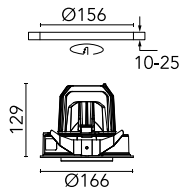

Light Supply Adjustable Trim Dimmable

■ 03.6800.14ADA - Black

Recessed luminaire with LED light source. Remote 220/240V power supply included.