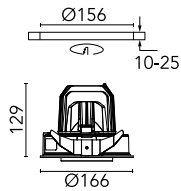

### Main specifications

<b>Number of heads</b>	1	<b>Net lumen (lm)</b>	1292
<b>Lamp category</b>	LED	<b>Mountings</b>	Ceiling recessed
<b>Power (W)</b>	26W	<b>Environment</b>	Indoor dry location
<b>CCT (K)</b>	3000K		
<b>CRI</b>	98		

### Optical

<b>Lighting type</b>	Direct
<b>LED type</b>	Phosphor LED
<b>Light distribution</b>	Symmetric
<b>Optical type</b>	Flood
<b>Beam angle (°)</b>	33
<b>Beam angle C90-270 (°)</b>	33

Beam Angle: 33°		
h(m)	E(lx)	D(m)
1	3899	0.59
2	975	1.18
3	433	1.77
4	244	2.37
5	156	2.96

### Physical

<b>Color</b>	White	<b>Rotation (°)</b>	355
<b>Orientation</b>	Adjustable		
<b>Recessed depth (mm)</b>	239		
<b>Weight (kg)</b>	1.01		
<b>Tilt (°)</b>	35		