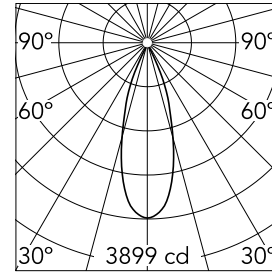

### Main specifications

<b>Number of heads</b>	1	<b>Net lumen (lm)</b>	1292
<b>Lamp category</b>	LED	<b>Mountings</b>	Ceiling recessed
<b>Power (W)</b>	26W	<b>Environment</b>	Indoor dry location
<b>CCT (K)</b>	3000K		
<b>CRI</b>	98		

### Optical

<b>Lighting type</b>	Direct
<b>LED type</b>	Phosphor LED
<b>Light distribution</b>	Symmetric
<b>Optical type</b>	Flood
<b>Beam angle (°)</b>	33
<b>Beam angle C90-270 (°)</b>	33

Beam Angle: 33°		
h(m)	E(lx)	D(m)
1	3899	0.59
2	975	1.18
3	433	1.77
4	244	2.37
5	156	2.96

Luminous flux luminaire  
1292 lm (EXTREME CUT OFF)

### Physical

<b>Color</b>	White	<b>Rotation (°)</b>	355
<b>Orientation</b>	Adjustable		
<b>Recessed depth (mm)</b>	239		
<b>Weight (kg)</b>	1.01		
<b>Tilt (°)</b>	35		