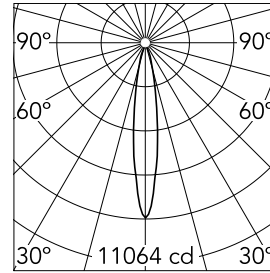

Optical

Lighting type	Direct
LED type	Phosphor LED
Light distribution	Symmetric
Optical type	Spot
Beam angle (°)	16
Beam angle C90-270 (°)	16

Beam Angle:	16°		
	h(m)	E(lx)	D(m)
	1	11064	0.28
	2	2766	0.56
	3	1229	0.84
	4	692	1.12
	5	443	1.40

Certification / Marking

Physical

Color	Black	Rotation (°)	355
Orientation	Adjustable		
Recessed depth (mm)	239		
Weight (kg)	1.01		
Tilt (°)	35		

Light Supply Adjustable Trim Dimmable

Honeycomb. Small Cells
08.8049.14