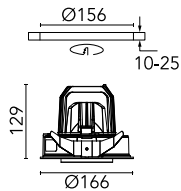

Light Supply Adjustable Trim Dimmable

■ 03.6606.14.DA - Black

Recessed luminaire with LED light source. Remote 220/240V power supply included.

Main specifications

Number of heads	1	Net lumen (lm)	1363
Lamp category	LED	Mountings	Ceiling recessed
Power (W)	26W	Environment	Indoor
CCT (K)	3000K		
CRI	98		

Optical

Lighting type	Direct
LED type	Phosphor LED
Light distribution	Symmetric
Optical type	Spot
Beam angle (°)	16
Beam angle C90-270 (°)	16

Beam Angle:	16°		
	h(m)	E(lx)	D(m)
	1	11064	0.28
	2	2766	0.56
	3	1229	0.84
	4	692	1.12
	5	443	1.40

Certification / Marking

Physical

Color	Black	Rotation (°)	355
Orientation	Adjustable		
Recessed depth (mm)	239		
Weight (kg)	1.01		
Tilt (°)	35		

Light Supply Adjustable Trim Dimmable

Honeycomb. Small Cells
08.8049.14