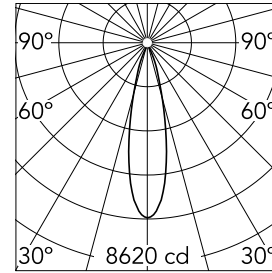

### Main specifications

<b>Number of heads</b>	1	<b>Net lumen (lm)</b>	1743
<b>Lamp category</b>	LED	<b>Mountings</b>	Ceiling recessed
<b>Power (W)</b>	28W	<b>Environment</b>	Indoor dry location
<b>CCT (K)</b>	4000K		
<b>CRI</b>	80		

### Optical

<b>Lighting type</b>	Direct
<b>LED type</b>	Phosphor LED
<b>Light distribution</b>	Symmetric
<b>Optical type</b>	Medium
<b>Beam angle (°)</b>	24
<b>Beam angle C90-270 (°)</b>	24

<b>Beam Angle:</b>	24°		
<b>h(m)</b>	<b>E(lx)</b>	<b>D(m)</b>	
1	8620	0.42	
2	2155	0.85	
3	958	1.27	
4	539	1.70	
5	345	2.12	

Luminous flux luminaire  
1743 lm (EXTREME CUT OFF)

### Physical

<b>Color</b>	White	<b>Rotation (°)</b>	355
<b>Orientation</b>	Adjustable		
<b>Recessed depth (mm)</b>	239		
<b>Weight (kg)</b>	1.01		
<b>Tilt (°)</b>	35		