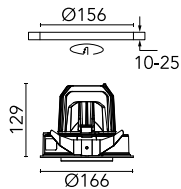

### Main specifications

<b>Number of heads</b>	1	<b>Net lumen (lm)</b>	1743
<b>Lamp category</b>	LED	<b>Mountings</b>	Ceiling recessed
<b>Power (W)</b>	28W	<b>Environment</b>	Indoor dry location
<b>CCT (K)</b>	4000K		
<b>CRI</b>	80		

### Physical

<b>Color</b>	White	<b>Rotation (°)</b>	355
<b>Orientation</b>	Adjustable		
<b>Recessed depth (mm)</b>	239		
<b>Weight (kg)</b>	1.01		
<b>Tilt (°)</b>	35		