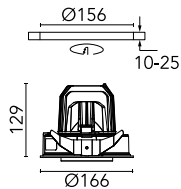

### Main specifications

<b>Number of heads</b>	1	<b>Net lumen (lm)</b>	1743
<b>Lamp category</b>	LED	<b>Mountings</b>	Ceiling recessed
<b>Power (W)</b>	28W	<b>Environment</b>	Indoor
<b>CCT (K)</b>	4000K		
<b>CRI</b>	80		

### Physical

<b>Color</b>	Black	<b>Rotation (°)</b>	355
<b>Orientation</b>	Adjustable		
<b>Recessed depth (mm)</b>	239		
<b>Weight (kg)</b>	1.01		
<b>Tilt (°)</b>	35		