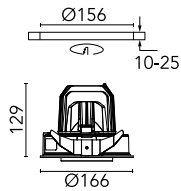

Light Supply Adjustable Trim Dimmable

03.6603.40.DA - White

Recessed luminaire with LED light source. Remote 220/240V power supply included.

Main specifications

Number of heads	1	Net lumen (lm)	1871
Lamp category	LED	Mountings	Ceiling recessed
Power (W)	28W	Environment	Indoor
CCT (K)	4000K		
CRI	80		

Optical

Lighting type	Direct
LED type	Phosphor LED
Light distribution	Symmetric
Optical type	Spot
Beam angle (°)	16
Beam angle C90-270 (°)	16

Beam Angle:	16°		
	h(m)	E(lx)	D(m)
1	14647	0.29	
2	3662	0.58	
3	1627	0.87	
4	915	1.15	
5	586	1.44	

Physical

Color	White	Rotation (°)	355
Orientation	Adjustable		
Recessed depth (mm)	239		
Weight (kg)	1.01		
Tilt (°)	35		

Light Supply Adjustable Trim Dimmable

Elliptical lens
08.8118.68

Screening crosspiece
08.8242.14