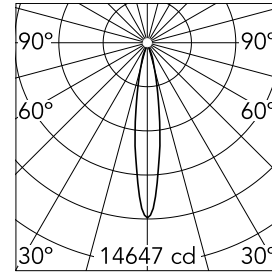

Optical

Lighting type	Direct
LED type	Phosphor LED
Light distribution	Symmetric
Optical type	Spot
Beam angle (°)	16
Beam angle C90-270 (°)	16

Beam Angle:	16°		
	h(m)	E(lx)	D(m)
1	14647	0.29	
2	3662	0.58	
3	1627	0.87	
4	915	1.15	
5	586	1.44	

Physical

Color	White	Rotation (°)	355
Orientation	Adjustable		
Recessed depth (mm)	239		
Weight (kg)	1.01		
Tilt (°)	35		

Light Supply Adjustable Trim Dimmable

Elliptical lens
08.8118.68

Screening crosspiece
08.8242.14