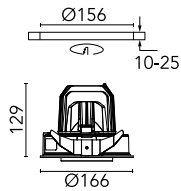

Light Supply Adjustable Trim

■ 03.6807.14A - Black

Recessed luminaire with LED light source. Remote 220/240V power supply included.

Main specifications

Number of heads	1	Net lumen (lm)	1367
Lamp category	LED	Mountings	Ceiling recessed
Power (W)	30.1W	Environment	Indoor dry location
CCT (K)	3000K		
CRI	90		

Optical

Lighting type	Direct
LED type	LED array
Light distribution	Symmetric
Optical type	Medium
Beam angle (°)	21
Beam angle C90-270 (°)	21

Beam Angle:	21°		
h(m)	E(lx)	D(m)	
1	7511	0.37	
2	1878	0.75	
3	835	1.12	
4	469	1.49	
5	300	1.87	

Physical

Color	Black	Rotation (°)	355
Orientation	Adjustable		
Recessed depth (mm)	239		
Weight (kg)	1.01		
Tilt (°)	35		

Light Supply Adjustable Trim

Elliptical lens
08.8118.68

Honeycomb. Big Cells
08.8377.14