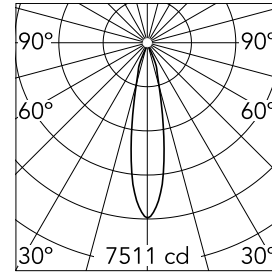

Optical

Lighting type	Direct
LED type	LED array
Light distribution	Symmetric
Optical type	Medium
Beam angle (°)	21
Beam angle C90-270 (°)	21

Beam Angle:	21°		
h(m)	E(lx)	D(m)	
1	7511	0.37	
2	1878	0.75	
3	835	1.12	
4	469	1.49	
5	300	1.87	

Physical

Color	Black	Rotation (°)	355
Orientation	Adjustable		
Recessed depth (mm)	239		
Weight (kg)	1.01		
Tilt (°)	35		

Light Supply Adjustable Trim

Elliptical lens
08.8118.68

Honeycomb. Big Cells
08.8377.14