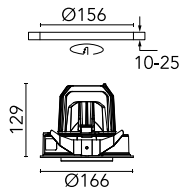

Light Supply Adjustable Trim

03.6805.40A - White

Recessed luminaire with LED light source. Remote 220/240V power supply included.

Main specifications

Number of heads	1	Net lumen (lm)	1639
Lamp category	LED	Mountings	Ceiling recessed
Power (W)	30.1W	Environment	Indoor dry location
CCT (K)	4000K		
CRI	90		

Optical

Lighting type	Direct
LED type	LED array
Light distribution	Symmetric
Optical type	Flood
Beam angle (°)	39
Beam angle C90-270 (°)	39

Beam Angle: 39°		
h(m)	E(lx)	D(m)
1	4592	0.71
2	1148	1.42
3	510	2.14
4	287	2.85
5	184	3.56

Physical

Color	White	Rotation (°)	355
Orientation	Adjustable		
Recessed depth (mm)	239		
Weight (kg)	1.01		
Tilt (°)	35		

Light Supply Adjustable Trim

Screening crosspiece
08.8242.14

Light Supply Adjustable spare
reflector. Medium
08.8451.00