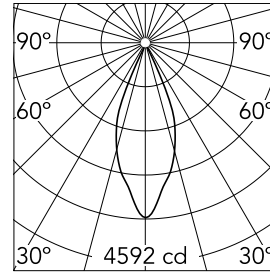

Optical

Lighting type	Direct
LED type	LED array
Light distribution	Symmetric
Optical type	Flood
Beam angle (°)	39
Beam angle C90-270 (°)	39

Beam Angle: 39°		
h(m)	E(lx)	D(m)
1	4592	0.71
2	1148	1.42
3	510	2.14
4	287	2.85
5	184	3.56

Physical

Color	White	Rotation (°)	355
Orientation	Adjustable		
Recessed depth (mm)	239		
Weight (kg)	1.01		
Tilt (°)	35		

Light Supply Adjustable Trim

Screening crosspiece
08.8242.14

Light Supply Adjustable spare
reflector. Medium
08.8451.00