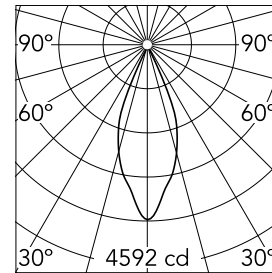

Optical

Lighting type	Direct
LED type	LED array
Light distribution	Symmetric
Optical type	Flood
Beam angle (°)	39
Beam angle C90-270 (°)	39

Beam Angle: 39°		
h(m)	E(lx)	D(m)
1	4592	0.71
2	1148	1.42
3	510	2.14
4	287	2.85
5	184	3.56

Luminous flux luminaire
1639 lm (EXTREME CUT OFF)

Electrical

Frequency (Hz)	50/60	Emergency	Without
Voltage (V)	37.60	Insulation class	II
Dimmable	No		
Driver	Remote		
Driver type	Electronic		

Physical

Color	Black	Rotation (°)	355
Orientation	Adjustable		
Recessed depth (mm)	239		
Weight (kg)	1.01		
Tilt (°)	35		