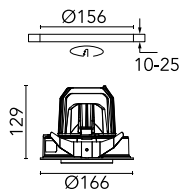

Light Supply Adjustable Trim

■ 03.6805.14A - Black

Recessed luminaire with LED light source. Remote 220/240V power supply included.

Main specifications

Number of heads	1	Net lumen (lm)	1639
Lamp category	LED	Mountings	Ceiling recessed
Power (W)	30.1W	Environment	Indoor
CCT (K)	4000K		
CRI	90		

Optical

Lighting type	Direct
LED type	LED array
Light distribution	Symmetric
Optical type	Flood
Beam angle (°)	39
Beam angle C90-270 (°)	39

Beam Angle: 39°		
h(m)	E(lx)	D(m)
1	4592	0.71
2	1148	1.42
3	510	2.14
4	287	2.85
5	184	3.56

Luminous flux luminaire
1639 lm (EXTREME CUT OFF)

Electrical

Frequency (Hz)	50/60	Emergency	Without
Voltage (V)	37.60	Insulation class	II
Dimmable	No		
Driver	Remote		
Driver type	Electronic		

Physical

Color	Black	Rotation (°)	355
Orientation	Adjustable		
Recessed depth (mm)	239		
Weight (kg)	1.01		
Tilt (°)	35		