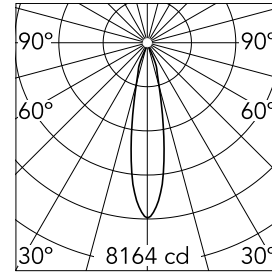

Optical

Lighting type	Direct
LED type	LED array
Light distribution	Symmetric
Optical type	Medium
Beam angle (°)	21
Beam angle C90-270 (°)	21

Beam Angle:	21°		
h(m)	E(lx)	D(m)	
1	8164	0.37	
2	2041	0.75	
3	907	1.12	
4	510	1.49	
5	327	1.87	

Physical

Color	Black	Rotation (°)	355
Orientation	Adjustable		
Recessed depth (mm)	239		
Weight (kg)	1.01		
Tilt (°)	35		

Light Supply Adjustable Trim

Honeycomb. Big Cells
08.8377.14

Light Supply Adjustable spare
reflector. Spot
08.8450.00