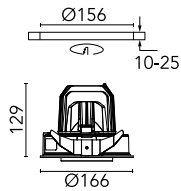

Light Supply Adjustable Trim

■ 03.6804.14A - Black

Recessed luminaire with LED light source. Remote 220/240V power supply included.

Main specifications

Number of heads	1	Net lumen (lm)	1486
Lamp category	LED	Mountings	Ceiling recessed
Power (W)	30.1W	Environment	Indoor dry location
CCT (K)	4000K		
CRI	90		

Optical

Lighting type	Direct
LED type	LED array
Light distribution	Symmetric
Optical type	Medium
Beam angle (°)	21
Beam angle C90-270 (°)	21

Beam Angle:	21°		
h(m)	E(lx)	D(m)	
1	8164	0.37	
2	2041	0.75	
3	907	1.12	
4	510	1.49	
5	327	1.87	

Physical

Color	Black	Rotation (°)	355
Orientation	Adjustable		
Recessed depth (mm)	239		
Weight (kg)	1.01		
Tilt (°)	35		

Light Supply Adjustable Trim

Honeycomb. Big Cells
08.8377.14

Light Supply Adjustable spare
reflector. Spot
08.8450.00