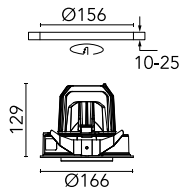

Light Supply Adjustable Trim

03.6803.40A - White

Recessed luminaire with LED light source. Remote 220/240V power supply included.

Main specifications

Number of heads	1	Net lumen (lm)	1846
Lamp category	LED	Mountings	Ceiling recessed
Power (W)	30.1W	Environment	Indoor
CCT (K)	4000K		
CRI	90		

Optical

Lighting type	Direct
LED type	LED array
Light distribution	Symmetric
Optical type	Spot
Beam angle (°)	13
Beam angle C90-270 (°)	13

Beam Angle:	13°		
h(m)	E(lx)	D(m)	
1	22306	0.23	
2	5576	0.46	
3	2478	0.69	
4	1394	0.92	
5	892	1.15	

Luminous flux luminaire
1846 lm (EXTREME CUT OFF)

Electrical

Frequency (Hz)	50/60	Emergency	Without
Voltage (V)	37.60	Insulation class	II
Dimmable	No		
Driver	Remote		
Driver type	Electronic		

Physical

Color	White	Rotation (°)	355
Orientation	Adjustable		
Recessed depth (mm)	239		
Weight (kg)	1.01		
Tilt (°)	35		