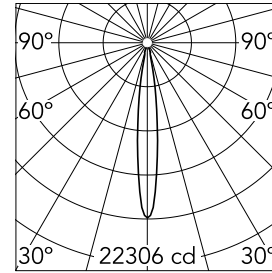

Light Supply Adjustable Trim

03.6803.40A - White

Recessed luminaire with LED light source. Remote 220/240V power supply included.

Main specifications

Number of heads	1	Net lumen (lm)	1846
Lamp category	LED	Mountings	Ceiling recessed
Power (W)	30.1W	Environment	Indoor
CCT (K)	4000K		
CRI	90		

Optical

Lighting type	Direct
LED type	LED array
Light distribution	Symmetric
Optical type	Spot
Beam angle (°)	13
Beam angle C90-270 (°)	13

Beam Angle:	13°		
h(m)	E(lx)	D(m)	
1	22306	0.23	
2	5576	0.46	
3	2478	0.69	
4	1394	0.92	
5	892	1.15	

Luminous flux luminaire
1846 lm (EXTREME CUT OFF)

Electrical

Frequency (Hz)	50/60	Emergency	Without
Voltage (V)	37.60	Insulation class	II
Dimmable	No		
Driver	Remote		
Driver type	Electronic		

Physical

Color	White	Rotation (°)	355
Orientation	Adjustable		
Recessed depth (mm)	239		
Weight (kg)	1.01		
Tilt (°)	35		