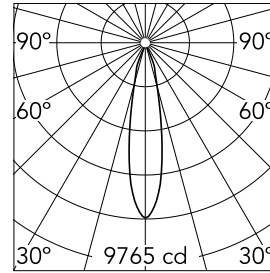

Light Supply Adjustable Trim

03.6801.40A - White

Recessed luminaire with LED light source. Remote 220/240V power supply included.

Main specifications

Number of heads	1	Net lumen (lm)	1777
Lamp category	LED	Mountings	Ceiling recessed
Power (W)	30.1W	Environment	Indoor dry location
CCT (K)	3000K		
CRI	80		

Optical

Lighting type	Direct
LED type	LED array
Light distribution	Symmetric
Optical type	Medium
Beam angle (°)	21
Beam angle C90-270 (°)	21

Beam Angle:	21°		
h(m)	E(lx)	D(m)	
1	9765	0.37	
2	2441	0.75	
3	1085	1.12	
4	610	1.49	
5	391	1.87	

Physical

Color	White	Rotation (°)	355
Orientation	Adjustable		
Recessed depth (mm)	239		
Weight (kg)	1.01		
Tilt (°)	35		

Light Supply Adjustable Trim

Screening crosspiece
08.8242.14

Light Supply Adjustable spare
reflector. Medium
08.8451.00