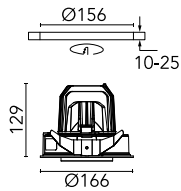

Light Supply Adjustable Trim

03.6801.40A - White

Recessed luminaire with LED light source. Remote 220/240V power supply included.

Main specifications

Number of heads	1	Net lumen (lm)	1777
Lamp category	LED	Mountings	Ceiling recessed
Power (W)	30.1W	Environment	Indoor dry location
CCT (K)	3000K		
CRI	80		

Optical

Lighting type	Direct
LED type	LED array
Light distribution	Symmetric
Optical type	Medium
Beam angle (°)	21
Beam angle C90-270 (°)	21

Beam Angle:	21°		
h(m)	E(lx)	D(m)	
1	9765	0.37	
2	2441	0.75	
3	1085	1.12	
4	610	1.49	
5	391	1.87	

Physical

Color	White	Rotation (°)	355
Orientation	Adjustable		
Recessed depth (mm)	239		
Weight (kg)	1.01		
Tilt (°)	35		

Light Supply Adjustable Trim

Screening crosspiece
08.8242.14

Light Supply Adjustable spare
reflector. Medium
08.8451.00