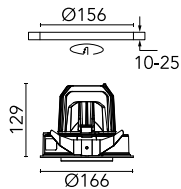

Light Supply Adjustable Trim

03.6800.40A - White

Recessed luminaire with LED light source. Remote 220/240V power supply included.

Main specifications

Number of heads	1	Net lumen (lm)	2208
Lamp category	LED	Mountings	Ceiling recessed
Power (W)	30.1W	Environment	Indoor dry location
CCT (K)	3000K		
CRI	80		

Optical

Lighting type	Direct
LED type	LED array
Light distribution	Symmetric
Optical type	Spot
Beam angle (°)	13
Beam angle C90-270 (°)	13

Beam Angle:	13°		
h(m)	E(lx)	D(m)	
1	26681	0.23	
2	6670	0.46	
3	2965	0.69	
4	1668	0.92	
5	1067	1.15	

Physical

Color	White	Rotation (°)	355
Orientation	Adjustable		
Recessed depth (mm)	239		
Weight (kg)	1.01		
Tilt (°)	35		

Light Supply Adjustable Trim

Honeycomb. Small Cells
08.8049.14

Light Supply Adjustable spare
reflector. Spot
08.8450.00