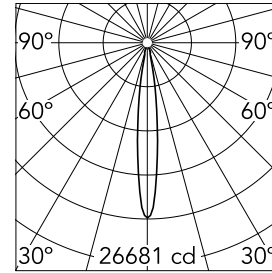

Light Supply Adjustable Trim

03.6800.40A - White

Recessed luminaire with LED light source. Remote 220/240V power supply included.

Main specifications

Number of heads	1	Net lumen (lm)	2208
Lamp category	LED	Mountings	Ceiling recessed
Power (W)	30.1W	Environment	Indoor dry location
CCT (K)	3000K		
CRI	80		

Optical

Lighting type	Direct
LED type	LED array
Light distribution	Symmetric
Optical type	Spot
Beam angle (°)	13
Beam angle C90-270 (°)	13

Beam Angle:	13°		
h(m)	E(lx)	D(m)	
1	26681	0.23	
2	6670	0.46	
3	2965	0.69	
4	1668	0.92	
5	1067	1.15	

Physical

Color	White	Rotation (°)	355
Orientation	Adjustable		
Recessed depth (mm)	239		
Weight (kg)	1.01		
Tilt (°)	35		

Light Supply Adjustable Trim

Honeycomb. Small Cells
08.8049.14

Light Supply Adjustable spare
reflector. Spot
08.8450.00