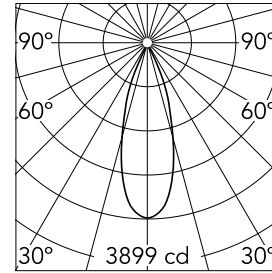

Light Supply Adjustable Trim

03.6608.40 - White

Recessed luminaire with LED light source. Remote 220/240V power supply included.

Main specifications

Number of heads	1	Net lumen (lm)	1292
Lamp category	LED	Mountings	Ceiling recessed
Power (W)	26W	Environment	Indoor dry location
CCT (K)	3000K		
CRI	98		

Optical

Lighting type	Direct
LED type	Phosphor LED
Light distribution	Symmetric
Optical type	Flood
Beam angle (°)	33
Beam angle C90-270 (°)	33

Beam Angle:	33°		
h(m)	E(lx)	D(m)	
1	3899	0.59	
2	975	1.18	
3	433	1.77	
4	244	2.37	
5	156	2.96	

Physical

Color	White	Rotation (°)	355
Orientation	Adjustable		
Recessed depth (mm)	239		
Weight (kg)	1.01		
Tilt (°)	35		

Light Supply Adjustable Trim

Light Supply Adjustable spare reflector. Flood
08.8415.00