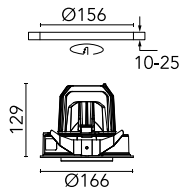

Light Supply Adjustable Trim

03.6608.40 - White

Recessed luminaire with LED light source. Remote 220/240V power supply included.

Main specifications

Number of heads	1	Net lumen (lm)	1292
Lamp category	LED	Mountings	Ceiling recessed
Power (W)	26W	Environment	Indoor dry location
CCT (K)	3000K		
CRI	98		

Optical

Lighting type	Direct
LED type	Phosphor LED
Light distribution	Symmetric
Optical type	Flood
Beam angle (°)	33
Beam angle C90-270 (°)	33

Beam Angle:	33°		
h(m)	E(lx)	D(m)	
1	3899	0.59	
2	975	1.18	
3	433	1.77	
4	244	2.37	
5	156	2.96	

Physical

Color	White	Rotation (°)	355
Orientation	Adjustable		
Recessed depth (mm)	239		
Weight (kg)	1.01		
Tilt (°)	35		

Light Supply Adjustable Trim

Light Supply Adjustable spare reflector. Flood
08.8415.00