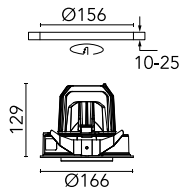

Light Supply Adjustable Trim

■ 03.6606.14 - Black

Recessed luminaire with LED light source. Remote 220/240V power supply included.

Main specifications

Number of heads	1	Net lumen (lm)	1363
Lamp category	LED	Mountings	Ceiling recessed
Power (W)	26W	Environment	Indoor
CCT (K)	3000K		
CRI	98		

Optical

Lighting type	Direct
LED type	Phosphor LED
Light distribution	Symmetric
Optical type	Spot
Beam angle (°)	16
Beam angle C90-270 (°)	16

Beam Angle:	16°		
	h(m)	E(lx)	D(m)
	1	11064	0.28
	2	2766	0.56
	3	1229	0.84
	4	692	1.12
	5	443	1.40

Luminous flux luminaire
1363 lm (EXTREME CUT OFF)

Electrical

Frequency (Hz)	50/60	Emergency	Without
Voltage (V)	220.00	Insulation class	II
Dimmable	No		
Driver	Remote		
Driver type	Electronic		

Physical

Color	Black	Rotation (°)	355
Orientation	Adjustable		
Recessed depth (mm)	239		
Weight (kg)	1.01		
Tilt (°)	35		