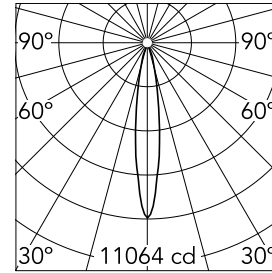

Optical

Lighting type	Direct
LED type	Phosphor LED
Light distribution	Symmetric
Optical type	Spot
Beam angle (°)	16
Beam angle C90-270 (°)	16

Beam Angle:	16°		
	h(m)	E(lx)	D(m)
	1	11064	0.28
	2	2766	0.56
	3	1229	0.84
	4	692	1.12
	5	443	1.40

Luminous flux luminaire
1363 lm (EXTREME CUT OFF)

Electrical

Frequency (Hz)	50/60	Emergency	Without
Voltage (V)	220.00	Insulation class	II
Dimmable	No		
Driver	Remote		
Driver type	Electronic		

Physical

Color	Black	Rotation (°)	355
Orientation	Adjustable		
Recessed depth (mm)	239		
Weight (kg)	1.01		
Tilt (°)	35		