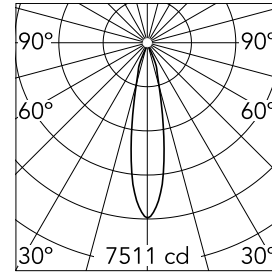

Optical

Lighting type	Direct
LED type	LED array
Light distribution	Symmetric
Optical type	Medium
Beam angle (°)	21
Beam angle C90-270 (°)	21

Beam Angle: 21°

h(m)	E(lx)	D(m)
1	7511	0.37
2	1878	0.75
3	835	1.12
4	469	1.49
5	300	1.87

Physical

Color	Black	Rotation (°)	355
Orientation	Adjustable		
Recessed depth (mm)	239		
Weight (kg)	1.01		
Tilt (°)	35		

Note

Pre-installation frame or Soft Architecture installation plate for No Trim installation. To be ordered separately.