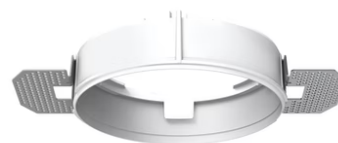

Light Supply Adjustable No Trim Dimmable

■ 03.6822.14ADA - Black

Recessed luminaire with LED light source. Remote 220/240V power supply included.

Main specifications

Number of heads	1	Net lumen (lm)	1367
Lamp category	LED	Mountings	Ceiling recessed
Power (W)	30.1W	Environment	Indoor dry location
CCT (K)	3000K		
CRI	90		

Optical

Lighting type	Direct
LED type	LED array
Light distribution	Symmetric
Optical type	Medium
Beam angle (°)	21
Beam angle C90-270 (°)	21

Beam Angle: 21°

h(m)	E(lx)	D(m)
1	7511	0.37
2	1878	0.75
3	835	1.12
4	469	1.49
5	300	1.87

Physical

Color	Black	Rotation (°)	355
Orientation	Adjustable		
Recessed depth (mm)	239		
Weight (kg)	1.01		
Tilt (°)	35		

Note

Pre-installation frame or Soft Architecture installation plate for No Trim installation. To be ordered separately.

Light Supply Adjustable No Trim Dimmable

Honeycomb. Big Cells
08.8377.14

Honeycomb. Small Cells
08.8049.14

Pre-installation frame
08.8119.00

Screening crosspiece
08.8242.14

Soft Architecture installation plate
SA.6600.1