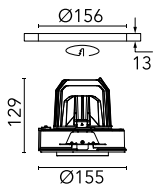

Light Supply Adjustable No Trim Dimmable

■ 03.6822.14ADA - Black

Recessed luminaire with LED light source. Remote 220/240V power supply included.

Main specifications

Number of heads	1	Net lumen (lm)	1367
Lamp category	LED	Mountings	Ceiling recessed
Power (W)	30.1W	Environment	Indoor dry location
CCT (K)	3000K		
CRI	90		

Optical

Lighting type	Direct
LED type	LED array
Light distribution	Symmetric
Optical type	Medium
Beam angle (°)	21
Beam angle C90-270 (°)	21

Beam Angle: 21°

h(m)	E(lx)	D(m)
1	7511	0.37
2	1878	0.75
3	835	1.12
4	469	1.49
5	300	1.87

Physical

Color	Black	Rotation (°)	355
Orientation	Adjustable		
Recessed depth (mm)	239		
Weight (kg)	1.01		
Tilt (°)	35		

Note

Pre-installation frame or Soft Architecture installation plate for No Trim installation. To be ordered separately.