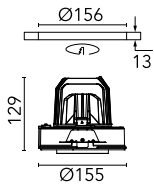

Light Supply Adjustable No Trim Dimmable

03.6819.40ADA - White

Recessed luminaire with LED light source. Remote 220/240V power supply included.

Main specifications

Number of heads	1	Net lumen (lm)	1486
Lamp category	LED	Mountings	Ceiling recessed
Power (W)	30.1W	Environment	Indoor
CCT (K)	4000K		
CRI	90		

Optical

Lighting type	Direct
LED type	LED array
Light distribution	Symmetric
Optical type	Medium
Beam angle (°)	21
Beam angle C90-270 (°)	21

Beam Angle: 21°

h(m)	E(lx)	D(m)
1	8164	0.37
2	2041	0.75
3	907	1.12
4	510	1.49
5	327	1.87

Physical

Color	White	Rotation (°)	355
Orientation	Adjustable		
Recessed depth (mm)	239		
Weight (kg)	1.01		
Tilt (°)	35		

Note

Pre-installation frame or Soft Architecture installation plate for No Trim installation. To be ordered separately.