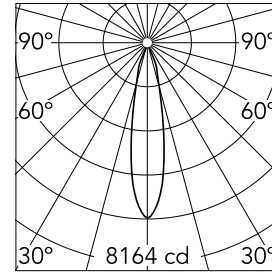

Optical

Lighting type	Direct
LED type	LED array
Light distribution	Symmetric
Optical type	Medium
Beam angle (°)	21
Beam angle C90-270 (°)	21

Beam Angle: 21°

h(m)	E(lx)	D(m)
1	8164	0.37
2	2041	0.75
3	907	1.12
4	510	1.49
5	327	1.87

Physical

Color	White	Rotation (°)	355
Orientation	Adjustable		
Recessed depth (mm)	239		
Weight (kg)	1.01		
Tilt (°)	35		

Note

Pre-installation frame or Soft Architecture installation plate for No Trim installation. To be ordered separately.