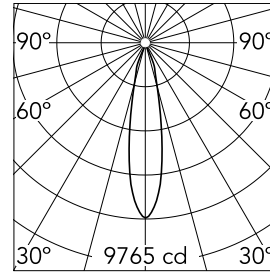

Optical

Lighting type	Direct
LED type	LED array
Light distribution	Symmetric
Optical type	Medium
Beam angle (°)	21
Beam angle C90-270 (°)	21

Beam Angle: 21°		
h(m)	E(lx)	D(m)
1	9765	0.37
2	2441	0.75
3	1085	1.12
4	610	1.49
5	391	1.87