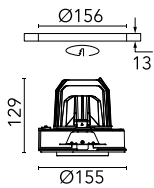

Light Supply Adjustable No Trim Dimmable

■ 03.6816.14ADA - Black

Recessed luminaire with LED light source. Remote 220/240V power supply included.

Main specifications

Number of heads	1	Net lumen (lm)	1777
Lamp category	LED	Mountings	Ceiling recessed
Power (W)	30.1W	Environment	Indoor dry location
CCT (K)	3000K		
CRI	80		

Optical

Lighting type	Direct
LED type	LED array
Light distribution	Symmetric
Optical type	Medium
Beam angle (°)	21
Beam angle C90-270 (°)	21

Beam Angle: 21°		
h(m)	E(lx)	D(m)
1	9765	0.37
2	2441	0.75
3	1085	1.12
4	610	1.49
5	391	1.87

Physical

Color	Black
Orientation	Adjustable
Recessed depth (mm)	239
Weight (kg)	1.01
Rotation (°)	355

Note

Pre-installation frame or Soft Architecture installation plate for No Trim installation. To be ordered separately.