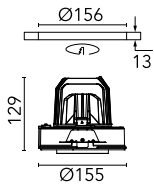

Light Supply Adjustable No Trim Dimmable

03.6815.40ADA - White

Recessed luminaire with LED light source. Remote 220/240V power supply included.

Main specifications

Number of heads	1	Net lumen (lm)	2208
Lamp category	LED	Mountings	Ceiling recessed
Power (W)	30.1W	Environment	Indoor
CCT (K)	3000K		
CRI	80		

Optical

Lighting type	Direct
LED type	LED array
Light distribution	Symmetric
Optical type	Spot
Beam angle (°)	13
Beam angle C90-270 (°)	13

Beam Angle:	13°		
	h(m)	E(lx)	D(m)
1	26681	0.23	
2	6670	0.46	
3	2965	0.69	
4	1668	0.92	
5	1067	1.15	

Physical

Color	White	Rotation (°)	355
Orientation	Adjustable		
Recessed depth (mm)	239		
Weight (kg)	1.01		
Tilt (°)	35		

Note

Pre-installation frame or Soft Architecture installation plate for No Trim installation. To be ordered separately.