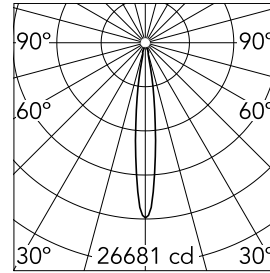

Optical

Lighting type	Direct
LED type	LED array
Light distribution	Symmetric
Optical type	Spot
Beam angle (°)	13
Beam angle C90-270 (°)	13

Beam Angle:	13°		
	h(m)	E(lx)	D(m)
1	26681	0.23	
2	6670	0.46	
3	2965	0.69	
4	1668	0.92	
5	1067	1.15	

Physical

Color	White	Rotation (°)	355
Orientation	Adjustable		
Recessed depth (mm)	239		
Weight (kg)	1.01		
Tilt (°)	35		

Note

Pre-installation frame or Soft Architecture installation plate for No Trim installation. To be ordered separately.