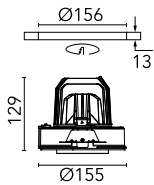

Light Supply Adjustable No Trim Dimmable

■ 03.6622.14.DA - Black

Recessed luminaire with LED light source. Remote 220/240V power supply included.

Main specifications

Number of heads	1	Net lumen (lm)	1297
Lamp category	LED	Mountings	Ceiling recessed
Power (W)	26W	Environment	Indoor
CCT (K)	3000K		
CRI	98		

Optical

Lighting type	Direct
LED type	Phosphor LED
Light distribution	Symmetric
Optical type	Medium
Beam angle (°)	24
Beam angle C90-270 (°)	24

Beam Angle:	24°		
	h(m)	E(lx)	D(m)
1	6500	0.42	
2	1625	0.84	
3	722	1.27	
4	406	1.69	
5	260	2.11	

Physical

Color	Black	Rotation (°)	355
Orientation	Adjustable		
Recessed depth (mm)	239		
Weight (kg)	1.01		
Tilt (°)	35		

Note

Pre-installation frame or Soft Architecture installation plate for No Trim installation. Have to be ordered separately.