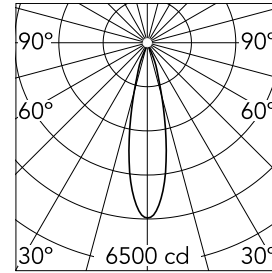

Optical

Lighting type	Direct
LED type	Phosphor LED
Light distribution	Symmetric
Optical type	Medium
Beam angle (°)	24
Beam angle C90-270 (°)	24

Beam Angle:	24°		
	h(m)	E(lx)	D(m)
1	6500	0.42	
2	1625	0.84	
3	722	1.27	
4	406	1.69	
5	260	2.11	