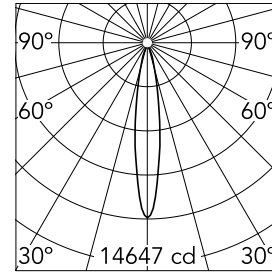

Optical

Lighting type	Direct
LED type	Phosphor LED
Light distribution	Symmetric
Optical type	Spot
Beam angle (°)	16
Beam angle C90-270 (°)	16

Beam Angle:	16°		
h(m)	E(lx)	D(m)	
1	14647	0.29	
2	3662	0.58	
3	1627	0.87	
4	915	1.15	
5	586	1.44	

Physical

Color	White	Rotation (°)	355
Orientation	Adjustable		
Recessed depth (mm)	239		
Weight (kg)	1.01		
Tilt (°)	35		

Note

Pre-installation frame or Soft Architecture installation plate for No Trim installation. Have to be ordered separately.