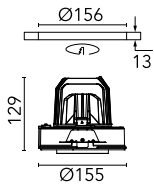

Light Supply Adjustable No Trim Dimmable

03.6618.40.DA - White

Recessed luminaire with LED light source. Remote 220/240V power supply included.

Main specifications

Number of heads	1	Net lumen (lm)	1871
Lamp category	LED	Mountings	Ceiling recessed
Power (W)	28W	Environment	Indoor
CCT (K)	4000K		
CRI	80		

Optical

Lighting type	Direct
LED type	Phosphor LED
Light distribution	Symmetric
Optical type	Spot
Beam angle (°)	16
Beam angle C90-270 (°)	16

Beam Angle:	16°		
h(m)	E(lx)	D(m)	
1	14647	0.29	
2	3662	0.58	
3	1627	0.87	
4	915	1.15	
5	586	1.44	

Physical

Color	White	Rotation (°)	355
Orientation	Adjustable		
Recessed depth (mm)	239		
Weight (kg)	1.01		
Tilt (°)	35		

Note

Pre-installation frame or Soft Architecture installation plate for No Trim installation. Have to be ordered separately.