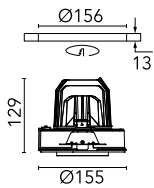

Light Supply Adjustable No Trim

03.6821.40A - White

Recessed luminaire with LED light source. Remote 220/240V power supply included.

Main specifications

Number of heads	1	Net lumen (lm)	1698
Lamp category	LED	Mountings	Ceiling recessed
Power (W)	30.1W	Environment	Indoor dry location
CCT (K)	3000K		
CRI	90		

Optical

Lighting type	Direct
LED type	LED array
Light distribution	Symmetric
Optical type	Spot
Beam angle (°)	13
Beam angle C90-270 (°)	13

Beam Angle: 13°	h(m)	E(lx)	D(m)
1	20522	0.23	
2	5131	0.46	
3	2280	0.69	
4	1283	0.92	
5	821	1.15	

Physical

Color	White	Rotation (°)	355
Orientation	Adjustable		
Recessed depth (mm)	239		
Weight (kg)	1.01		
Tilt (°)	35		

Note

Pre-installation frame or Soft Architecture installation plate for No Trim installation. To be ordered separately.