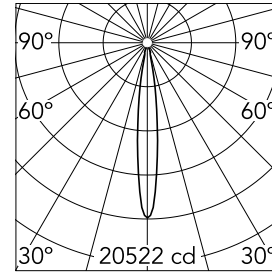

Optical

Lighting type	Direct
LED type	LED array
Light distribution	Symmetric
Optical type	Spot
Beam angle (°)	13
Beam angle C90-270 (°)	13

Beam Angle: 13°	h(m)	E(lx)	D(m)
1	20522	0.23	
2	5131	0.46	
3	2280	0.69	
4	1283	0.92	
5	821	1.15	

Physical

Color	White	Rotation (°)	355
Orientation	Adjustable		
Recessed depth (mm)	239		
Weight (kg)	1.01		
Tilt (°)	35		

Note

Pre-installation frame or Soft Architecture installation plate for No Trim installation. To be ordered separately.