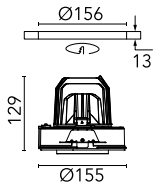

Light Supply Adjustable No Trim

■ 03.6818.14A - Black

Recessed luminaire with LED light source. Remote 220/240V power supply included.

Main specifications

Number of heads	1	Net lumen (lm)	1846
Lamp category	LED	Mountings	Ceiling recessed
Power (W)	30.1W	Environment	Indoor dry location
CCT (K)	4000K		
CRI	90		

Optical

Lighting type	Direct
LED type	LED array
Light distribution	Symmetric
Optical type	Spot
Beam angle (°)	13
Beam angle C90-270 (°)	13

Beam Angle: 13°

	h(m)	E(lx)	D(m)
1	22306	0.23	
2	5576	0.46	
3	2478	0.69	
4	1394	0.92	
5	892	1.15	

Physical

Color	Black	Rotation (°)	355
Orientation	Adjustable		
Recessed depth (mm)	239		
Weight (kg)	1.01		
Tilt (°)	35		

Note

Pre-installation frame or Soft Architecture installation plate for No Trim installation. To be ordered separately.