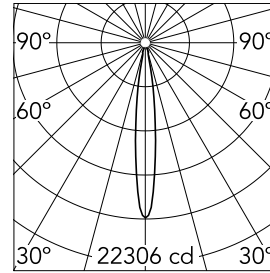

Optical

Lighting type	Direct
LED type	LED array
Light distribution	Symmetric
Optical type	Spot
Beam angle (°)	13
Beam angle C90-270 (°)	13

Beam Angle: 13°

	h(m)	E(lx)	D(m)
1	22306	0.23	
2	5576	0.46	
3	2478	0.69	
4	1394	0.92	
5	892	1.15	