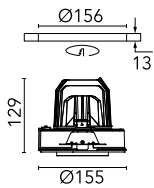

Light Supply Adjustable No Trim

03.6817.40A - White

Recessed luminaire with LED light source. Remote 220/240V power supply included.

Main specifications

Number of heads	1	Net lumen (lm)	1960
Lamp category	LED	Mountings	Ceiling recessed
Power (W)	30.1W	Environment	Indoor dry location
CCT (K)	3000K		
CRI	80		

Optical

Lighting type	Direct
LED type	LED array
Light distribution	Symmetric
Optical type	Flood
Beam angle (°)	39
Beam angle C90-270 (°)	39

Beam Angle:	39°		
h(m)	E(lx)	D(m)	
1	5493	0.71	
2	1373	1.42	
3	610	2.14	
4	343	2.85	
5	220	3.56	

Physical

Color	White	Rotation (°)	355
Orientation	Adjustable		
Recessed depth (mm)	239		
Weight (kg)	1.01		
Tilt (°)	35		

Note

Pre-installation frame or Soft Architecture installation plate for No Trim installation. To be ordered separately.