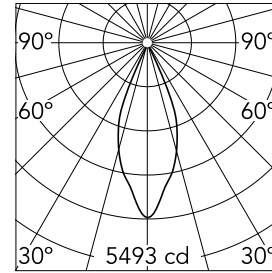

Optical

Lighting type	Direct
LED type	LED array
Light distribution	Symmetric
Optical type	Flood
Beam angle (°)	39
Beam angle C90-270 (°)	39

Beam Angle:	39°		
h(m)	E(lx)	D(m)	
1	5493	0.71	
2	1373	1.42	
3	610	2.14	
4	343	2.85	
5	220	3.56	

Physical

Color	White	Rotation (°)	355
Orientation	Adjustable		
Recessed depth (mm)	239		
Weight (kg)	1.01		
Tilt (°)	35		

Note

Pre-installation frame or Soft Architecture installation plate for No Trim installation. To be ordered separately.