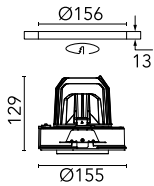

Light Supply Adjustable No Trim

03.6816.40A - White

Recessed luminaire with LED light source. Remote 220/240V power supply included.

Main specifications

Number of heads	1	Net lumen (lm)	1777
Lamp category	LED	Mountings	Ceiling recessed
Power (W)	30.1W	Environment	Indoor dry location
CCT (K)	3000K		
CRI	80		

Optical

Lighting type	Direct
LED type	LED array
Light distribution	Symmetric
Optical type	Medium
Beam angle (°)	21
Beam angle C90-270 (°)	21

Beam Angle:	21°		
h(m)	E(lx)	D(m)	
1	9765	0.37	
2	2441	0.75	
3	1085	1.12	
4	610	1.49	
5	391	1.87	

Physical

Color	White	Rotation (°)	355
Orientation	Adjustable		
Recessed depth (mm)	239		
Weight (kg)	1.01		
Tilt (°)	35		

Note

Pre-installation frame or Soft Architecture installation plate for No Trim installation. To be ordered separately.