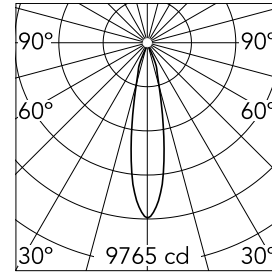

Optical

Lighting type	Direct
LED type	LED array
Light distribution	Symmetric
Optical type	Medium
Beam angle (°)	21
Beam angle C90-270 (°)	21

Beam Angle:	21°		
h(m)	E(lx)	D(m)	
1	9765	0.37	
2	2441	0.75	
3	1085	1.12	
4	610	1.49	
5	391	1.87	

Physical

Color	White	Rotation (°)	355
Orientation	Adjustable		
Recessed depth (mm)	239		
Weight (kg)	1.01		
Tilt (°)	35		

Note

Pre-installation frame or Soft Architecture installation plate for No Trim installation. To be ordered separately.