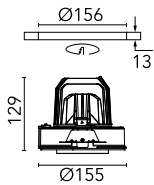

Light Supply Adjustable No Trim

03.6815.40A - White

Recessed luminaire with LED light source. Remote 220/240V power supply included.

Main specifications

Number of heads	1	Net lumen (lm)	2208
Lamp category	LED	Mountings	Ceiling recessed
Power (W)	30.1W	Environment	Indoor
CCT (K)	3000K		
CRI	80		

Optical

Lighting type	Direct
LED type	LED array
Light distribution	Symmetric
Optical type	Spot
Beam angle (°)	13
Beam angle C90-270 (°)	13

Beam Angle:	13°		
h(m)	E(lx)	D(m)	
1	26681	0.23	
2	6670	0.46	
3	2965	0.69	
4	1668	0.92	
5	1067	1.15	