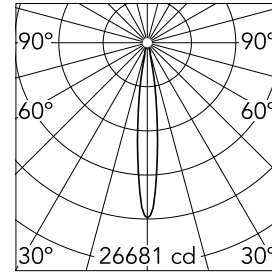

Light Supply Adjustable No Trim

03.6815.40A - White

Recessed luminaire with LED light source. Remote 220/240V power supply included.

Main specifications

Number of heads	1	Net lumen (lm)	2208
Lamp category	LED	Mountings	Ceiling recessed
Power (W)	30.1W	Environment	Indoor
CCT (K)	3000K		
CRI	80		

Optical

Lighting type	Direct
LED type	LED array
Light distribution	Symmetric
Optical type	Spot
Beam angle (°)	13
Beam angle C90-270 (°)	13

Beam Angle:	13°		
h(m)	E(lx)	D(m)	
1	26681	0.23	
2	6670	0.46	
3	2965	0.69	
4	1668	0.92	
5	1067	1.15	

Luminous flux luminaire
2208 lm (EXTREME CUT OFF)

Electrical

Frequency (Hz)	50/60	Emergency	Without
Voltage (V)	37.60	Insulation class	II
Dimmable	No		
Driver	Remote		
Driver type	Electronic		

Physical

Color	White	Rotation (°)	355
Orientation	Adjustable		
Recessed depth (mm)	239		
Weight (kg)	1.01		
Tilt (°)	35		