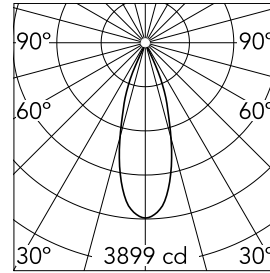

Optical

Lighting type	Direct
LED type	Phosphor LED
Light distribution	Symmetric
Optical type	Flood
Beam angle (°)	33
Beam angle C90-270 (°)	33

Beam Angle: 33°

h(m)	E(lx)	D(m)
1	3899	0.59
2	975	1.18
3	433	1.77
4	244	2.37
5	156	2.96

Physical

Color	White	Rotation (°)	355
Orientation	Adjustable		
Recessed depth (mm)	239		
Weight (kg)	1.01		
Tilt (°)	35		

Note

Pre-installation frame or Soft Architecture installation plate for No Trim installation. Have to be ordered separately.