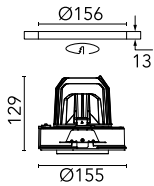

Light Supply Adjustable No Trim

03.6623.40 - White

Recessed luminaire with LED light source. Remote 220/240V power supply included.

Main specifications

Number of heads	1	Net lumen (lm)	1292
Lamp category	LED	Mountings	Ceiling recessed
Power (W)	26W	Environment	Indoor dry location
CCT (K)	3000K		
CRI	98		

Optical

Lighting type	Direct
LED type	Phosphor LED
Light distribution	Symmetric
Optical type	Flood
Beam angle (°)	33
Beam angle C90-270 (°)	33

Beam Angle: 33°

h(m)	E(lx)	D(m)
1	3899	0.59
2	975	1.18
3	433	1.77
4	244	2.37
5	156	2.96

Physical

Color	White	Rotation (°)	355
Orientation	Adjustable		
Recessed depth (mm)	239		
Weight (kg)	1.01		
Tilt (°)	35		

Note

Pre-installation frame or Soft Architecture installation plate for No Trim installation. Have to be ordered separately.