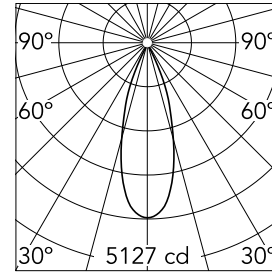

Optical

Lighting type	Direct
LED type	Phosphor LED
Light distribution	Symmetric
Optical type	Flood
Beam angle (°)	33
Beam angle C90-270 (°)	33

Beam Angle: 33°		
h(m)	E(lx)	D(m)
1	5127	0.60
2	1282	1.19
3	570	1.79
4	320	2.39
5	205	2.99