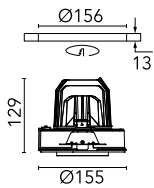

Light Supply Adjustable No Trim

■ 03.6620.14 - Black

Recessed luminaire with LED light source. Remote 220/240V power supply included.

Main specifications

Number of heads	1	Net lumen (lm)	1725
Lamp category	LED	Mountings	Ceiling recessed
Power (W)	28W	Environment	Indoor dry location
CCT (K)	4000K		
CRI	80		

Optical

Lighting type	Direct
LED type	Phosphor LED
Light distribution	Symmetric
Optical type	Flood
Beam angle (°)	33
Beam angle C90-270 (°)	33

Beam Angle: 33°		
h(m)	E(lx)	D(m)
1	5127	0.60
2	1282	1.19
3	570	1.79
4	320	2.39
5	205	2.99