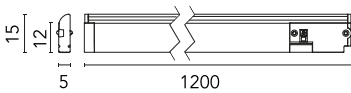

Light Stripe Wall-Washer

■ 03.2292.14 - Black

Asymmetric wall-washer LED light module to be installed in The Micro Running Magnet System.

Main specifications

Number of heads	1	Net lumen (lm)	740
Lamp category	LED	Mountings	Track
Power (W)	20.5W	Environment	Indoor
CCT (K)	2700K		
CRI	90		

Optical

Lighting type	Direct
LED type	Top LED
Light distribution	Asymmetric
Optical type	Wall-washer

Beam Angle:		
h(m)	E(lx)	D(m)
1	10	
2	19	
3	42	
4	167	
5	0	

Luminous flux luminaire
740 lm

Electrical

Dimmable	Yes
Driver	remote excluded
Driver type	Electronic, Electronic dimmable CASAMBI, Electronic dimmable 1-10V, Electronic dimmable DALI
Emergency	Without
Insulation class	III

Certification / Marking

Physical

Color	Black
Orientation	Fixed
Weight (kg)	0,09
Length (mm)	1200