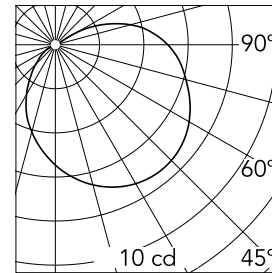

Light Stripe Wall-Washer

■ 03.2292.14 - Black

Asymmetric wall-washer LED light module to be installed in The Micro Running Magnet System.

Main specifications

Number of heads	1	Net lumen (lm)	740
Lamp category	LED	Mountings	Track
Power (W)	20.5W	Environment	Indoor
CCT (K)	2700K		
CRI	90		

Optical

Lighting type	Direct
LED type	Top LED
Light distribution	Asymmetric
Optical type	Wall-washer

Beam Angle:		
h(m)	E(lx)	D(m)
1	10	
2	19	
3	42	
4	167	
5	0	

Luminous flux luminaire
740 lm

Electrical

Dimmable	Yes
Driver	remote excluded
Driver type	Electronic, Electronic dimmable CASAMBI, Electronic dimmable 1-10V, Electronic dimmable DALI
Emergency	Without
Insulation class	III

Certification / Marking

Physical

Color	Black
Orientation	Fixed
Weight (kg)	0,09
Length (mm)	1200