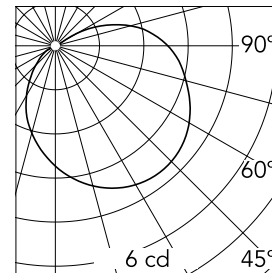

Light Stripe Wall-Washer

New

03.2287.14 - Black

Asymmetric wall-washer LED light module to be installed in The Micro Running Magnet System.

Main specifications

Number of heads	1	Net lumen (lm)	408
Lamp category	LED	Mountings	Track
Power (W)	9W	Environment	Indoor dry location
CCT (K)	5000K		
CRI	90		

Optical

Lighting type	Direct
LED type	Top LED
Light distribution	Asymmetric
Optical type	Wall Washer Down

Beam Angle:		
h(m)	E(lx)	D(m)
1	6	
2	10	
3	23	
4	92	
5	0	

Luminous flux luminaire
408 lm

Electrical