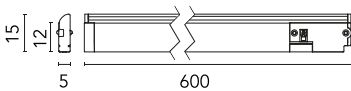

Light Stripe Wall-Washer

New

03.2287.14 - Black

Asymmetric wall-washer LED light module to be installed in The Micro Running Magnet System.

Main specifications

Number of heads	1	Net lumen (lm)	408
Lamp category	LED	Mountings	Track
Power (W)	9W	Environment	Indoor dry location
CCT (K)	5000K		
CRI	90		

Optical

Lighting type	Direct
LED type	Top LED
Light distribution	Asymmetric
Optical type	Wall Washer Down

Beam Angle:		
h(m)	E(lx)	D(m)
1	6	
2	10	
3	23	
4	92	
5	0	

Luminous flux luminaire
408 lm

Electrical