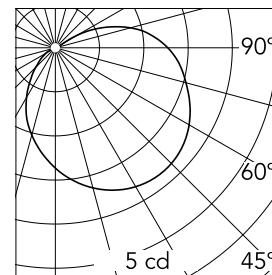

### Main specifications

Number of heads	1	Net lumen (lm)	370
Lamp category	LED	Mountings	Track
Power (W)	10W	Environment	Indoor
CCT (K)	2700K		
CRI	90		

### Optical

Lighting type	Direct
LED type	Top LED
Light distribution	Asymmetric
Optical type	Wall-washer

Beam Angle:

h(m)	E(lx)	D(m)
1	5	
2	9	
3	21	
4	84	
5	0	

Luminous flux luminaire  
370 lm

### Physical

Color	Black
Orientation	Fixed
Weight (kg)	0,09
Length (mm)	600