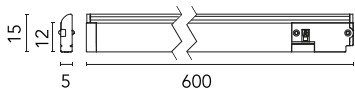

### Main specifications

Number of heads	1	Net lumen (lm)	370
Lamp category	LED	Mountings	Track
Power (W)	10W	Environment	Indoor
CCT (K)	2700K		
CRI	90		

### Physical

Color	Black
Orientation	Fixed
Weight (kg)	0,09
Length (mm)	600