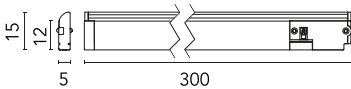

### Main specifications

Number of heads	1	Net lumen (lm)	204
Lamp category	LED	Mountings	Track
Power (W)	4.5W	Environment	Indoor dry location
CCT (K)	5000K		
CRI	90		