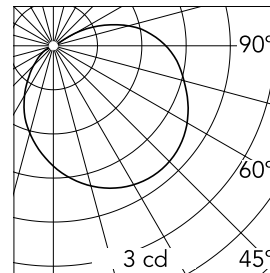

### Main specifications

Number of heads	1	Net lumen (lm)	204
Lamp category	LED	Mountings	Track
Power (W)	4.5W	Environment	Indoor dry location
CCT (K)	5000K		
CRI	90		

### Optical

Lighting type	Direct
LED type	Top LED
Light distribution	Asymmetric
Optical type	Wall Washer Down

Beam Angle:		
h(m)	E(lx)	D(m)
1	3	
2	5	
3	12	
4	46	
5	0	

Luminous flux luminaire  
204 lm

### Physical

Color	Black
Orientation	Fixed
Weight (kg)	0,09
Length (mm)	300