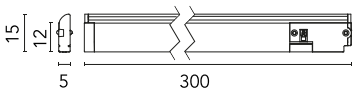

### Main specifications

Number of heads	1	Net lumen (lm)	207
Lamp category	LED	Mountings	Track
Power (W)	4.5W	Environment	Indoor dry location
CCT (K)	3000K		
CRI	90		