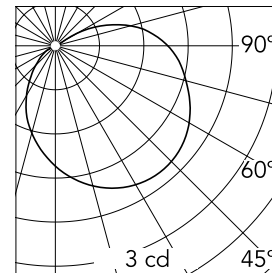

### Main specifications

Number of heads	1	Net lumen (lm)	207
Lamp category	LED	Mountings	Track
Power (W)	4.5W	Environment	Indoor dry location
CCT (K)	3000K		
CRI	90		

### Optical

Lighting type	Direct
LED type	Top LED
Light distribution	Asymmetric
Optical type	Wall Washer Down

Beam Angle:		
h(m)	E(lx)	D(m)
1	3	
2	5	
3	12	
4	47	
5	0	

Luminous flux luminaire  
207 lm

### Physical

Color	Black
Orientation	Fixed
Weight (kg)	0,09
Length (mm)	300