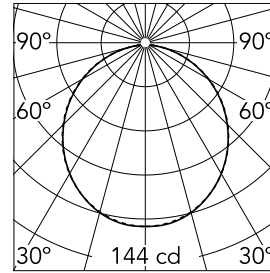

Light Stripe 600 mm Dali Version

■ 03.8006.14.DA - Black

Diffused LED light module to be installed in The Tracking Magnet System.

Main specifications

Number of heads	1	Net lumen (lm)	405
Lamp category	LED	Mountings	Track
Power (W)	12W	Environment	Indoor dry location
CCT (K)	3000K		
CRI	90		

Optical

Lighting type	Direct
LED type	Top LED
Light distribution	Symmetric
Optical type	Diffused light
Beam angle (°)	109
Beam angle C90-270 (°)	109

Beam Angle: 109°

h(m)	E(lx)	D(m)
1	144	2.80
2	36	5.59
3	16	8.39
4	9	11.18
5	6	13.98