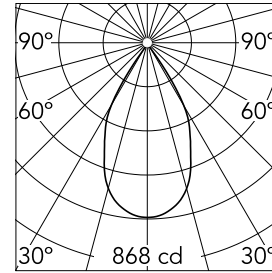

Optical

Lighting type	Direct
LED type	LED array
Light distribution	Symmetric
Optical type	Wide flood
Beam angle (°)	56
Beam angle C90-270 (°)	56

Beam Angle:	57°		
h(m)	E(lx)	D(m)	
1	868	1.08	
2	217	2.15	
3	96	3.23	
4	54	4.30	
5	35	5.38	