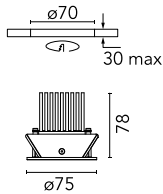

Light Soldier Fixed Ø 75

■ 03.4313.02A - Grey

Recessed luminaire with LED light source. Power supply not included.

Main specifications

Number of heads	1	Net lumen (lm)	652
Lamp category	LED	Mountings	Ceiling recessed
Power (W)	9.2W	Environment	Indoor dry location
CCT (K)	2700K		
CRI	90		

Optical

Lighting type	Direct
LED type	LED array
Light distribution	Symmetric
Optical type	Wide flood
Beam angle (°)	56
Beam angle C90-270 (°)	56

Beam Angle:	57°		
h(m)	E(lx)	D(m)	
1	868	1.08	
2	217	2.15	
3	96	3.23	
4	54	4.30	
5	35	5.38	

Physical

Color	Grey
Orientation	Fixed
Recessed depth (mm)	88
Weight (kg)	0.15

Light Soldier Fixed Ø 75

Continuous current power supply of 10-20W, 110/240V – 50/60Hz with power current selected through adjustable 250 mA – 10W / 350 mA – 15W / 400 mA – 17W / 450 mA – 19W / 500/550/600/700 mA – 20W, Dali 1 switch.
60.8847