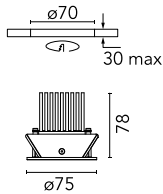

Light Soldier Fixed Ø 75

03.4312.30A - White

Recessed luminaire with LED light source. Power supply not included.

Main specifications

Number of heads	1	Net lumen (lm)	668
Lamp category	LED	Mountings	Ceiling recessed
Power (W)	9.2W	Environment	Indoor dry location
CCT (K)	2700K		
CRI	90		

Optical

Lighting type	Direct
LED type	LED array
Light distribution	Symmetric
Optical type	Medium
Beam angle (°)	26
Beam angle C90-270 (°)	26

Beam Angle: 27°	h(m)	E(lx)	D(m)
1	1798	0.48	
2	450	0.95	
3	200	1.43	
4	112	1.90	
5	72	2.38	

Physical

Color	White
Orientation	Fixed
Recessed depth (mm)	88
Weight (kg)	0.15

Light Soldier Fixed Ø 75

Non dimmable continuous current power supply of 220/240V – 50/60Hz with power current selected through adjustable with switch 200 mA – 8,5W / 300 mA – 13W / 350 mA – 15W / 400 mA – 17,5W / 450 mA – 19,5W / 500 mA – 22W
60.9160