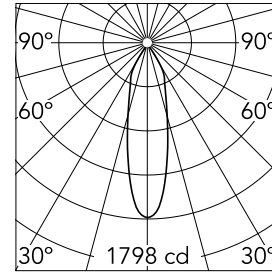

Light Soldier Fixed Ø 75

03.4312.30A - White

Recessed luminaire with LED light source. Power supply not included.

Main specifications

Number of heads	1	Net lumen (lm)	668
Lamp category	LED	Mountings	Ceiling recessed
Power (W)	9.2W	Environment	Indoor dry location
CCT (K)	2700K		
CRI	90		

Optical

Lighting type	Direct
LED type	LED array
Light distribution	Symmetric
Optical type	Medium
Beam angle (°)	26
Beam angle C90-270 (°)	26

Beam Angle: 27°	h(m)	E(lx)	D(m)
1	1798	0.48	
2	450	0.95	
3	200	1.43	
4	112	1.90	
5	72	2.38	