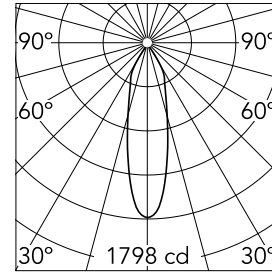

Optical

Lighting type	Direct
LED type	LED array
Light distribution	Symmetric
Optical type	Medium
Beam angle (°)	26
Beam angle C90-270 (°)	26

Beam Angle: 27°	h(m)	E(lx)	D(m)
1	1798	0.48	
2	450	0.95	
3	200	1.43	
4	112	1.90	
5	72	2.38	