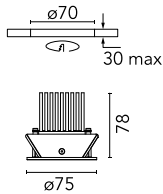

Light Soldier Fixed Ø 75

■ 03.4312.02A - Grey

Recessed luminaire with LED light source. Power supply not included.

Main specifications

Number of heads	1	Net lumen (lm)	668
Lamp category	LED	Mountings	Ceiling recessed
Power (W)	9.2W	Environment	Indoor dry location
CCT (K)	2700K		
CRI	90		

Optical

Lighting type	Direct
LED type	LED array
Light distribution	Symmetric
Optical type	Medium
Beam angle (°)	26
Beam angle C90-270 (°)	26

Beam Angle: 27°	h(m)	E(lx)	D(m)
1	1798	0.48	
2	450	0.95	
3	200	1.43	
4	112	1.90	
5	72	2.38	

Physical

Color	Grey
Orientation	Fixed
Recessed depth (mm)	88
Weight (kg)	0.15

Light Soldier Fixed Ø 75

Non dimmable continuous current power supply of 220/240V – 50/60Hz with power current selected through adjustable with switch 200 mA – 8,5W / 300 mA – 13W / 350 mA – 15W / 400 mA – 17,5W / 450 mA – 19,5W / 500 mA – 22W
60.9160