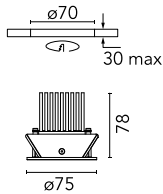

Light Soldier Fixed Ø 75

03.4311.30A - White

Recessed luminaire with LED light source. Power supply not included.

Main specifications

Number of heads	1	Net lumen (lm)	700
Lamp category	LED	Mountings	Ceiling recessed
Power (W)	9.2W	Environment	Indoor
CCT (K)	2700K		
CRI	90		

Optical

Lighting type	Direct
LED type	LED array
Light distribution	Symmetric
Optical type	Spot
Beam angle (°)	18
Beam angle C90-270 (°)	18

Beam Angle:	20°	
h(m)	E(lx)	D(m)
1	2622	0.35
2	655	0.70
3	291	1.04
4	164	1.39
5	105	1.74

Physical

Color	White
Orientation	Fixed
Recessed depth (mm)	88
Weight (kg)	0.15

Light Soldier Fixed Ø 75

Non dimmable continuous current power supply of 220/240V – 50/60Hz with power current selected through adjustable with switch 200 mA – 8,5W / 300 mA – 13W / 350 mA – 15W / 400 mA – 17,5W / 450 mA – 19,5W / 500 mA – 22W
60.9160