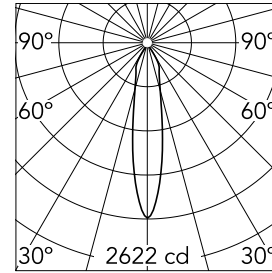

Light Soldier Fixed Ø 75

03.4311.30A - White

Recessed luminaire with LED light source. Power supply not included.

Main specifications

Number of heads	1	Net lumen (lm)	700
Lamp category	LED	Mountings	Ceiling recessed
Power (W)	9.2W	Environment	Indoor
CCT (K)	2700K		
CRI	90		

Optical

Lighting type	Direct
LED type	LED array
Light distribution	Symmetric
Optical type	Spot
Beam angle (°)	18
Beam angle C90-270 (°)	18

Beam Angle:	20°	
h(m)	E(lx)	D(m)
1	2622	0.35
2	655	0.70
3	291	1.04
4	164	1.39
5	105	1.74