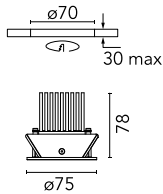

Light Soldier Fixed Ø 75

■ 03.4311.14A - Black

Recessed luminaire with LED light source. Power supply not included.

Main specifications

Number of heads	1	Net lumen (lm)	700
Lamp category	LED	Mountings	Ceiling recessed
Power (W)	9.2W	Environment	Indoor
CCT (K)	2700K		
CRI	90		

Optical

Lighting type	Direct
LED type	LED array
Light distribution	Symmetric
Optical type	Spot
Beam angle (°)	18
Beam angle C90-270 (°)	18

Beam Angle:	20°		
	h(m)	E(lx)	D(m)
1	2622	0.35	
2	655	0.70	
3	291	1.04	
4	164	1.39	
5	105	1.74	

Physical

Color	Black
Orientation	Fixed
Recessed depth (mm)	88
Weight (kg)	0.15

Light Soldier Fixed Ø 75

Non dimmable continuous current power supply of 220/240V – 50/60Hz with power current selected through adjustable with switch 200 mA – 8,5W / 300 mA – 13W / 350 mA – 15W / 400 mA – 17,5W / 450 mA – 19,5W / 500 mA – 22W
60.9160