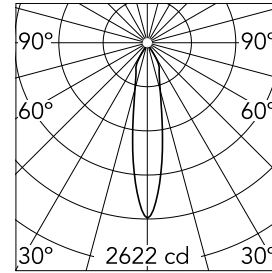

Optical

Lighting type	Direct
LED type	LED array
Light distribution	Symmetric
Optical type	Spot
Beam angle (°)	18
Beam angle C90-270 (°)	18

Beam Angle:	20°		
	h(m)	E(lx)	D(m)
1	2622	0.35	
2	655	0.70	
3	291	1.04	
4	164	1.39	
5	105	1.74	