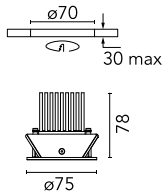

## Light Soldier Fixed Ø 75

■ 03.4311.02A - Grey

Recessed luminaire with LED light source. Power supply not included.

### Physical

<b>Color</b>	Grey
<b>Orientation</b>	Fixed
<b>Recessed depth (mm)</b>	88
<b>Weight (kg)</b>	0.15