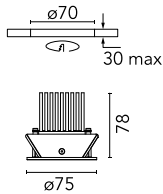

## Light Soldier Fixed Ø 75

03.4302.30B - White

Recessed luminaire with LED light source. Power supply not included.

### Physical

<b>Color</b>	White
<b>Orientation</b>	Fixed
<b>Recessed depth (mm)</b>	88
<b>Weight (kg)</b>	0.15