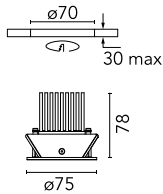

Light Soldier Fixed Ø 75

■ 03.4302.14B - Black

Recessed luminaire with LED light source. Power supply not included.

Main specifications

Number of heads	1	Net lumen (lm)	683
Lamp category	LED	Mountings	Ceiling recessed
Power (W)	9.2W	Environment	Indoor dry location
CCT (K)	3000K		
CRI	90		

Optical

Lighting type	Direct
LED type	LED array
Light distribution	Symmetric
Optical type	Wide flood
Beam angle (°)	56
Beam angle C90-270 (°)	56

Beam Angle: 57°

h(m)	E(lx)	D(m)
1	910	1.08
2	227	2.15
3	101	3.23
4	57	4.30
5	36	5.38

Physical

Color	Black
Orientation	Fixed
Recessed depth (mm)	88
Weight (kg)	0.15

Light Soldier Fixed Ø 75

Continuous current power supply 220/240V – 50/60Hz. Adjustable Current 300mA-13W / 350mA-15W / 400mA-18W / 450mA-20W / 500mA-22W / 550mA-24W / 600mA-27W / 650mA-29W / 700mA-31W / 750mA-32W / 800mA-33W / 850mA-35W / 900mA-38W / 950mA-40W / 1000/1050mA-42W
60.9162