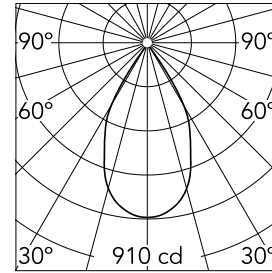

Optical

Lighting type	Direct
LED type	LED array
Light distribution	Symmetric
Optical type	Wide flood
Beam angle (°)	56
Beam angle C90-270 (°)	56

Beam Angle: 57°

h(m)	E(lx)	D(m)
1	910	1.08
2	227	2.15
3	101	3.23
4	57	4.30
5	36	5.38