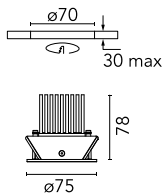

Light Soldier Fixed Ø 75

■ 03.4302.02B - Grey

Recessed luminaire with LED light source. Power supply not included.

Main specifications

Number of heads	1	Net lumen (lm)	683
Lamp category	LED	Mountings	Ceiling recessed
Power (W)	9.2W	Environment	Indoor dry location
CCT (K)	3000K		
CRI	90		

Optical

Lighting type	Direct
LED type	LED array
Light distribution	Symmetric
Optical type	Wide flood
Beam angle (°)	56
Beam angle C90-270 (°)	56

Beam Angle: 57°

h(m)	E(lx)	D(m)
1	910	1.08
2	227	2.15
3	101	3.23
4	57	4.30
5	36	5.38

Physical

Color	Grey
Orientation	Fixed
Recessed depth (mm)	88
Weight (kg)	0.15

Light Soldier Fixed Ø 75

Continuous current power supply, dimmable Casambi 220/240V-50/60Hz, 300mA-16W / 350mA-18,5W / 400mA-21,5W / 450mA-24W / 500mA-27W / 600mA-32W / 650mA-35W / 700mA-36W / 750/800/900/950/1000/1050/1200mA – 38W
60.9207