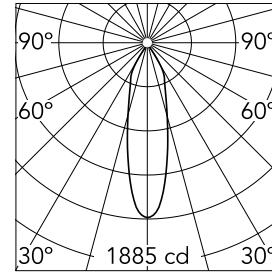

Optical

Lighting type	Direct
LED type	LED array
Light distribution	Symmetric
Optical type	Medium
Beam angle (°)	26
Beam angle C90-270 (°)	26

Beam Angle: 27°			
h(m)	E(lx)	D(m)	
1	1885	0.48	
2	471	0.95	
3	209	1.43	
4	118	1.90	
5	75	2.38	