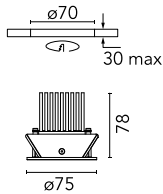

Light Soldier Fixed Ø 75

03.4301.30B - White

Recessed luminaire with LED light source. Power supply not included.

Main specifications

Number of heads	1	Net lumen (lm)	700
Lamp category	LED	Mountings	Ceiling recessed
Power (W)	9.2W	Environment	Indoor dry location
CCT (K)	3000K		
CRI	90		

Optical

Lighting type	Direct
LED type	LED array
Light distribution	Symmetric
Optical type	Medium
Beam angle (°)	26
Beam angle C90-270 (°)	26

Beam Angle: 27°			
h(m)	E(lx)	D(m)	
1	1885	0.48	
2	471	0.95	
3	209	1.43	
4	118	1.90	
5	75	2.38	

Physical

Color	White
Orientation	Fixed
Recessed depth (mm)	88
Weight (kg)	0.15

Light Soldier Fixed Ø 75

Non dimmable continuous current power supply of 220/240V – 50/60Hz with power current selected through adjustable with switch 200 mA – 8,5W / 300 mA – 13W / 350 mA – 15W / 400 mA – 17,5W / 450 mA – 19,5W / 500 mA – 22W
60.9160