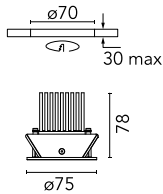

Light Soldier Fixed Ø 75

■ 03.4301.14B - Black

Recessed luminaire with LED light source. Power supply not included.