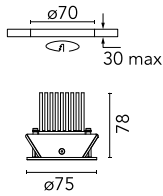

Light Soldier Fixed Ø 75

■ 03.4301.02B - Grey

Recessed luminaire with LED light source. Power supply not included.

Main specifications

Number of heads	1	Net lumen (lm)	700
Lamp category	LED	Mountings	Ceiling recessed
Power (W)	9.2W	Environment	Indoor dry location
CCT (K)	3000K		
CRI	90		

Optical

Lighting type	Direct
LED type	LED array
Light distribution	Symmetric
Optical type	Medium
Beam angle (°)	26
Beam angle C90-270 (°)	26

Beam Angle: 27°

h(m)	E(lx)	D(m)
1	1885	0.48
2	471	0.95
3	209	1.43
4	118	1.90
5	75	2.38

Physical

Color	Grey
Orientation	Fixed
Recessed depth (mm)	88
Weight (kg)	0.15

Light Soldier Fixed Ø 75

Continuous current power supply of 10-20W, 110/240V – 50/60Hz with power current selected through adjustable 250 mA – 10W / 350 mA – 15W / 400 mA – 17W / 450 mA – 19W / 500/550/600/700 mA – 20W, Dali 1 switch.
60.8847