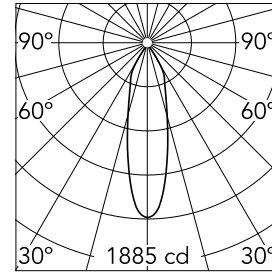

Optical

Lighting type	Direct
LED type	LED array
Light distribution	Symmetric
Optical type	Medium
Beam angle (°)	26
Beam angle C90-270 (°)	26

Beam Angle: 27°

h(m)	E(lx)	D(m)
1	1885	0.48
2	471	0.95
3	209	1.43
4	118	1.90
5	75	2.38