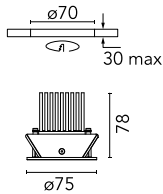

Light Soldier Fixed Ø 75

■ 03.4300.14B - Black

Recessed luminaire with LED light source. Power supply not included.

Main specifications

Number of heads	1	Net lumen (lm)	734
Lamp category	LED	Mountings	Ceiling recessed
Power (W)	9.2W	Environment	Indoor dry location
CCT (K)	3000K		
CRI	90		

Optical

Lighting type	Direct
LED type	LED array
Light distribution	Symmetric
Optical type	Spot
Beam angle (°)	18
Beam angle C90-270 (°)	18

Beam Angle: 20°	h(m)	E(lx)	D(m)
1	2748	0.35	
2	687	0.70	
3	305	1.04	
4	172	1.39	
5	110	1.74	

Physical

Color	Black
Orientation	Fixed
Recessed depth (mm)	88
Weight (kg)	0.15

Light Soldier Fixed Ø 75

Non dimmable continuous current power supply of 220/240V – 50/60Hz with power current selected through adjustable with switch 200 mA – 8,5W / 300 mA – 13W / 350 mA – 15W / 400 mA – 17,5W / 450 mA – 19,5W / 500 mA – 22W
60.9160