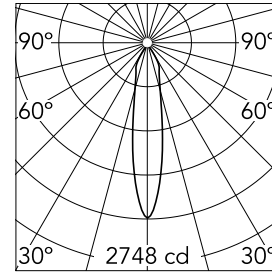

Optical

Lighting type	Direct
LED type	LED array
Light distribution	Symmetric
Optical type	Spot
Beam angle (°)	18
Beam angle C90-270 (°)	18

Beam Angle: 20°	h(m)	E(lx)	D(m)
1	2748	0.35	
2	687	0.70	
3	305	1.04	
4	172	1.39	
5	110	1.74	